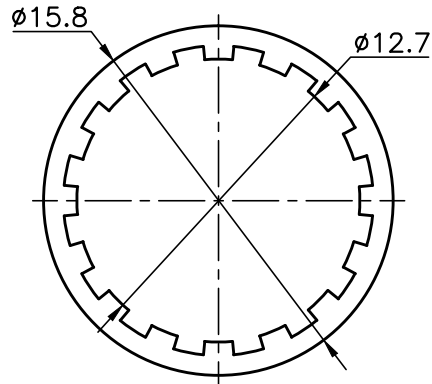

REVISIONS	
ISS	DESCRIPTION \ DATE

RoHS COMPLIANT

MOUNTING HOLE

CONNECTORS CABLES

SPECIALISTS LTD.

TITLE: DOUBLE BNC FEMALE BULKHEAD  
(75ohm)

PART NO: BBJA75HD

DRAWING NO:

APRD:

CHKD:

DR:

DATE: 10/03/17"

UNLESS OTHERWISE SPECIFIED TOLERANCES  
0.5-6 = ±0.2  
>6-30 = ±0.4  
>30-120 = ±0.6  
>120-315 = ±1  
>315-1000 = ±1.6  
ANGLES = ±5°

UNIT: mm

SCALE: 3/1

NO.	DESCRIPTION	MATERIAL	FINISH
	NUT	BRASS	NICKEL
	WASHER	STEEL	NICKEL
	LOCK WASHER	BRASS	NICKEL
	CONTACT PIN	BRASS	GOLD
	INSULATOR	TEFLON	WHITE
	BODY	ZINC ALLOY	NICKEL
NO.	DESCRIPTION	MATERIAL	FINISH