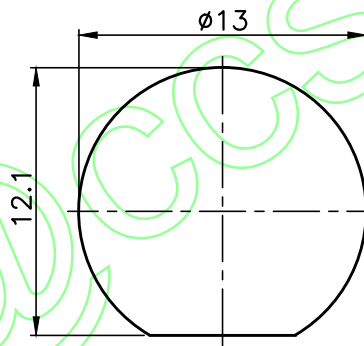

REVISIONS	
ISS	DESCRIPTION \ DATE

RoHS COMPLIANT

MOUNTING HOLE

CONNECTORS CABLES

SPECIALISTS LTD.

TITLE: DOUBLE BNC FEMALE BULKHEAD  
(75ohm)

PART NO: BBJA75HD

DRAWING NO:

APRD:

CHKD:

DR:

DATE: 10/03/17"

UNLESS OTHERWISE SPECIFIED TOLERANCES  
0.5-6 = ±0.2  
>6-30 = ±0.4  
>30-120 = ±0.6  
>120-315 = ±1  
>315-1000 = ±1.6  
ANGLES = ±5°

UNIT: mm

SCALE: 3/1

NO.	DESCRIPTION	MATERIAL	FINISH
	NUT	BRASS	NICKEL
	WASHER	STEEL	NICKEL
	LOCK WASHER	BRASS	NICKEL
	CONTACT PIN	BRASS	GOLD
	INSULATOR	TEFLON	WHITE
	BODY	ZINC ALLOY	NICKEL
NO.	DESCRIPTION	MATERIAL	FINISH