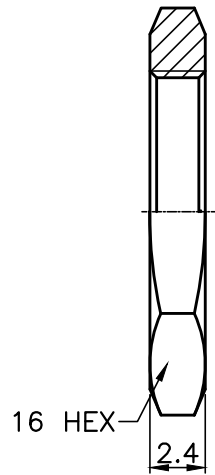

REVISIONS	
ISS	DESCRIPTION \ DATE

RoHS COMPLIANT

MOUNTING HOLE

CONNECTORS CABLES

SPECIALISTS LTD.

TITLE: DOUBLE BNC FEMALE BULKHEAD  
(75ohm)

PART NO: BBJA75HD

DRAWING NO:

APRD:

CHKD:

DR:

DATE: 10/03/17"

UNLESS OTHERWISE SPECIFIED TOLERANCES  
0.5-6 = ±0.2  
>6-30 = ±0.4  
>30-120 = ±0.6  
>120-315 = ±1  
>315-1000 = ±1.6  
ANGLES = ±5°

UNIT: mm

SCALE: 3/1

NO.	DESCRIPTION	MATERIAL	FINISH
	NUT	BRASS	NICKEL
	WASHER	STEEL	NICKEL
	LOCK WASHER	BRASS	NICKEL
	CONTACT PIN	BRASS	GOLD
	INSULATOR	TEFLON	WHITE
	BODY	ZINC ALLOY	NICKEL
NO.	DESCRIPTION	MATERIAL	FINISH