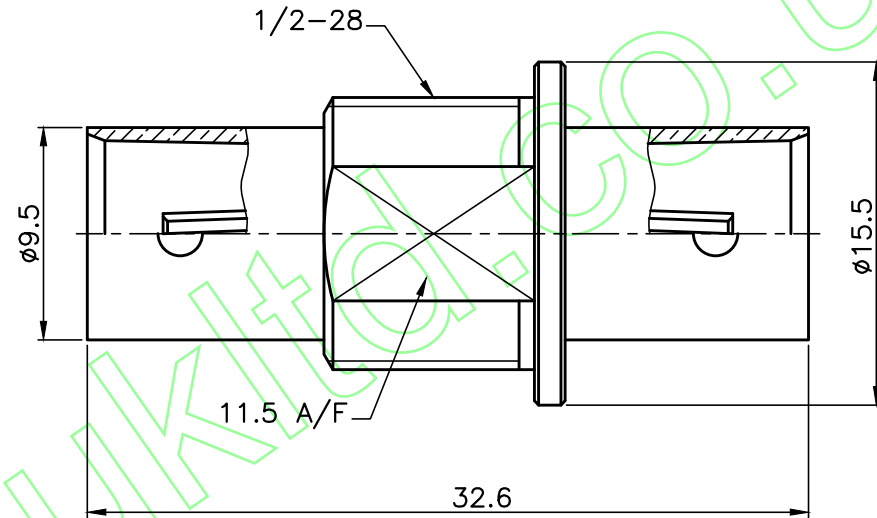

REVISIONS	
ISS	DESCRIPTION \ DATE

RoHS COMPLIANT

MOUNTING HOLE

CONNECTORS CABLES

SPECIALISTS LTD.

TITLE: DOUBLE BNC FEMALE BULKHEAD  
(75ohm)

PART NO: BBJA75HD

DRAWING NO:

APRD:

CHKD:

DR:

DATE: 10/03/17"

UNLESS OTHERWISE SPECIFIED TOLERANCES  
0.5-6 = ±0.2  
>6-30 = ±0.4  
>30-120 = ±0.6  
>120-315 = ±1  
>315-1000 = ±1.6  
ANGLES = ±5°

UNIT: mm

SCALE: 3/1

NO.	DESCRIPTION	MATERIAL	FINISH
	NUT	BRASS	NICKEL
	WASHER	STEEL	NICKEL
	LOCK WASHER	BRASS	NICKEL
	CONTACT PIN	BRASS	GOLD
	INSULATOR	TEFLON	WHITE
	BODY	ZINC ALLOY	NICKEL
NO.	DESCRIPTION	MATERIAL	FINISH